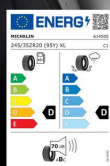

Ferrari
488 PISTA
SPIDER

FERRARI GENUINE

ORIGINAL ACCESSORIES

**PERFORMANCE TIRES, MICHELIN FRONT, PILOT
SPORT CUP2 R, 245-35 ZR20 (95Y)**