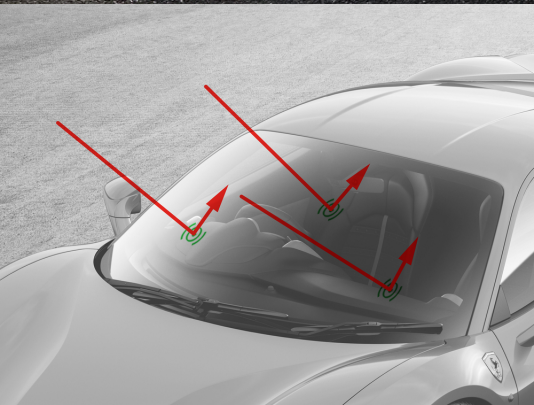

Ferrari
488 PISTA
SPIDER

FERRARI GENUINE

ORIGINAL ACCESSORIES

ATHERMIC WINDSHIELD

ATHERMIC WINDSHIELD

Ferrari
488PISTA
SPIDER

Ferrari offers a completely transparent athermic windshield in place of the conventional windshield. This windshield filters over 30% of UV light - five times more than a conventional screen. This prevents excessive heating of the passenger compartment, maximizing occupant comfort while protecting the interior trim against exposure to sunlight, and also improves fuel efficiency by reducing the load on the climate control system.

This windshield does not interfere with GPS systems or RFID electronic toll payment systems.

FERRARI GENUINE

FERRARI GENUINE

MyFerrari App

For our clients, exclusive Ferrari services
always in your hand