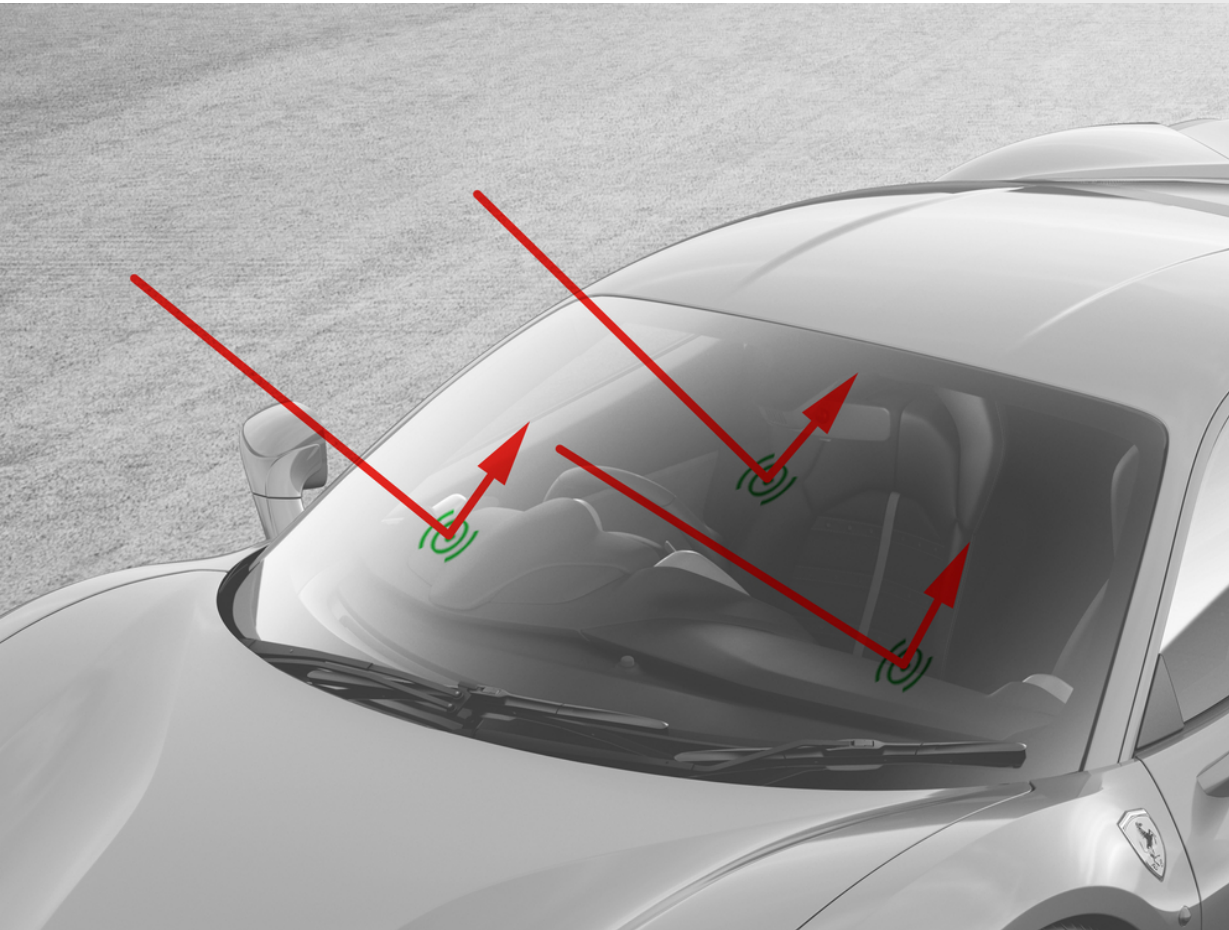

Ferrari
488 PISTA
SPIDER

FERRARI GENUINE

ORIGINAL ACCESSORIES

ATHERMIC WINDSHIELD

ATHERMIC WINDSHIELD

Ferrari
488PISTA
SPIDER

Ferrari offers a completely transparent athermic windshield in place of the conventional windshield. This windshield filters over 30% of UV light - five times more than a conventional screen. This prevents excessive heating of the passenger compartment, maximizing occupant comfort while protecting the interior trim against exposure to sunlight, and also improves fuel efficiency by reducing the load on the climate control system.

This windshield does not interfere with GPS systems or RFID electronic toll payment systems.

FERRARI GENUINE

FERRARI GENUINE

MyFerrari App

For our clients, exclusive Ferrari services
always in your hand