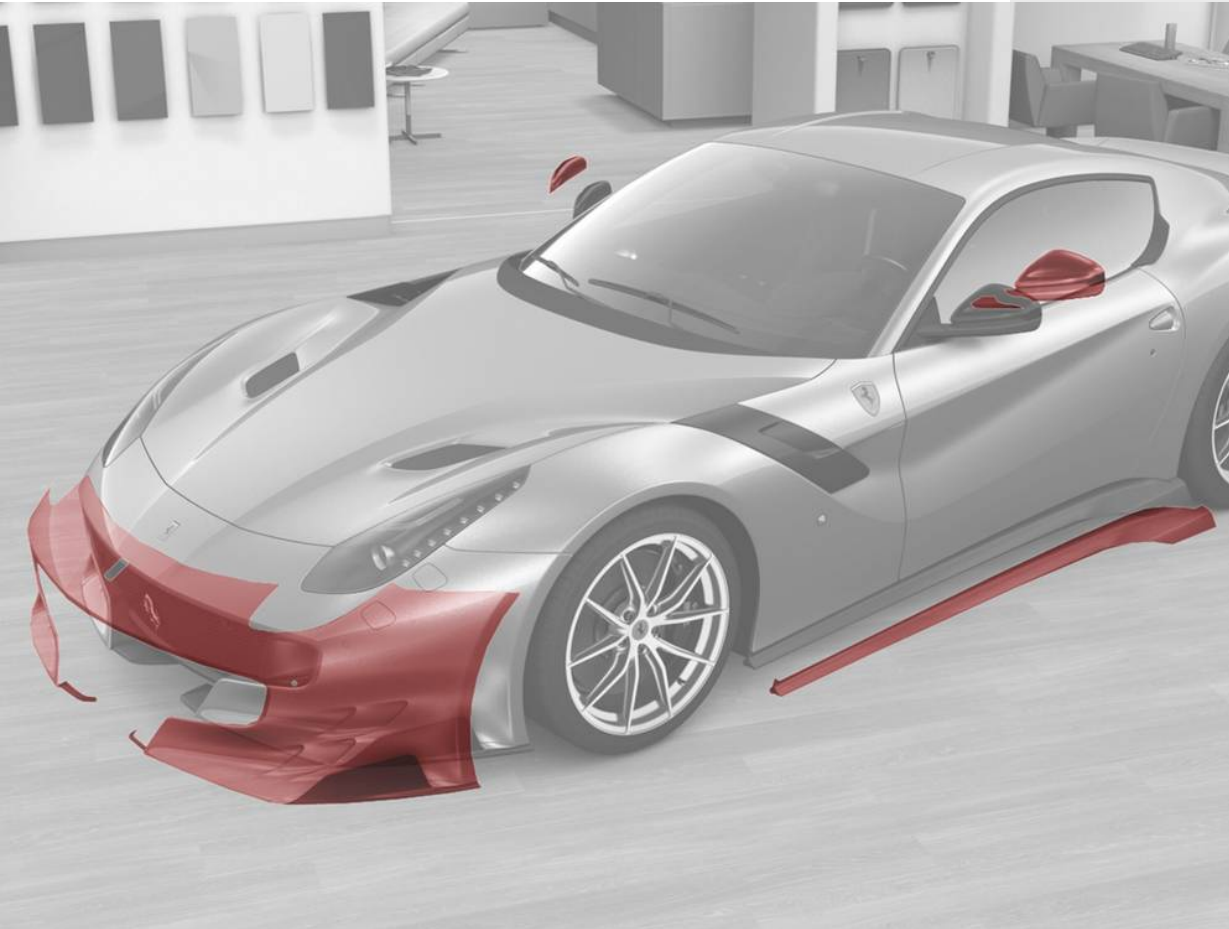

F12 tdf

FERRARI GENUINE

ORIGINAL ACCESSORIES

ANTI-STONE CHIPPING PROTECTIVE FILM

ANTI-STONE CHIPPING PROTECTIVE FILM

F12 tdf

To protect the bodywork from marks, chips and scratches caused by gravel picked up from the road, a kit may be ordered consisting of extremely tough transparent protective films tailored specifically for the forms of the car.

Intended for application in the most exposed areas of the bodywork subject to greatest risk of damage, such as wheel arches and air intakes, these films can also be ordered as individual kits.

FERRARI GENUINE