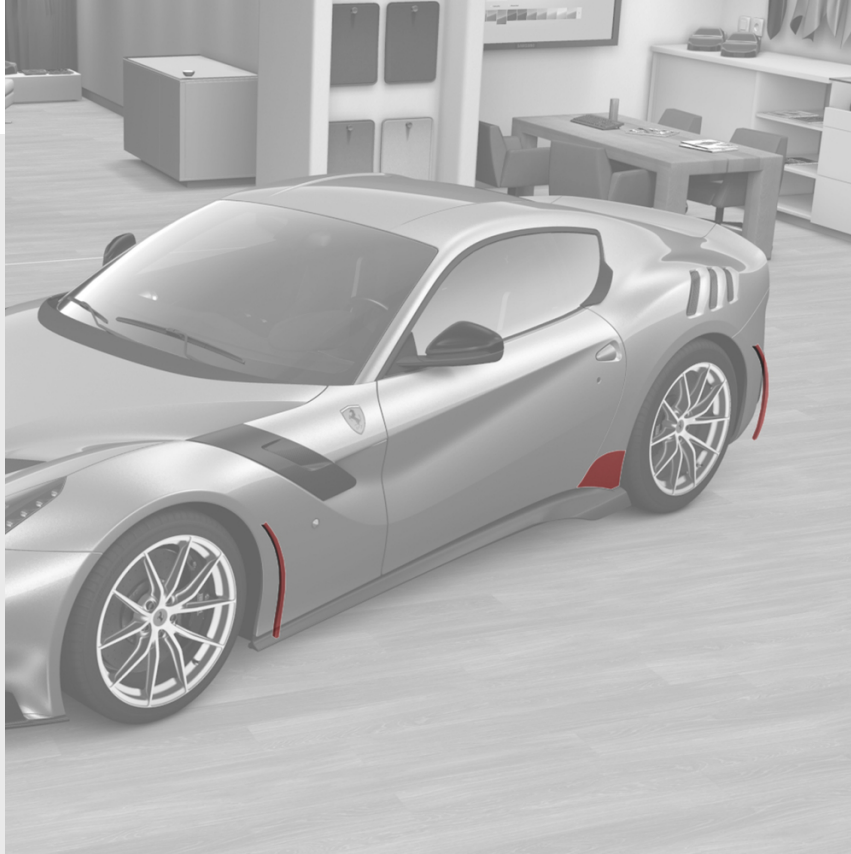

ANTI-STONE CHIPPING PROTECTIVE FILM

F12 tdf

Anti-stone chipping protective film