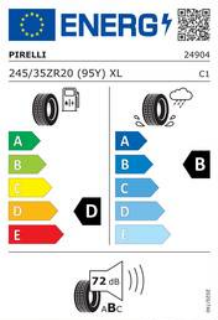

SUMMER TIRES

Ferrari
*California***T**

The development of tires specifically for the Ferrari models is the result of a long-standing partnership with the best in the industry. Available in the Ferrari Genuine accessories catalog, these tires guarantee safety and performance thanks to compounds with advanced grip properties. Available for all the models in the range, they guarantee shorter braking distances and maximum handling and safety in all weather conditions.

FERRARI GENUINE