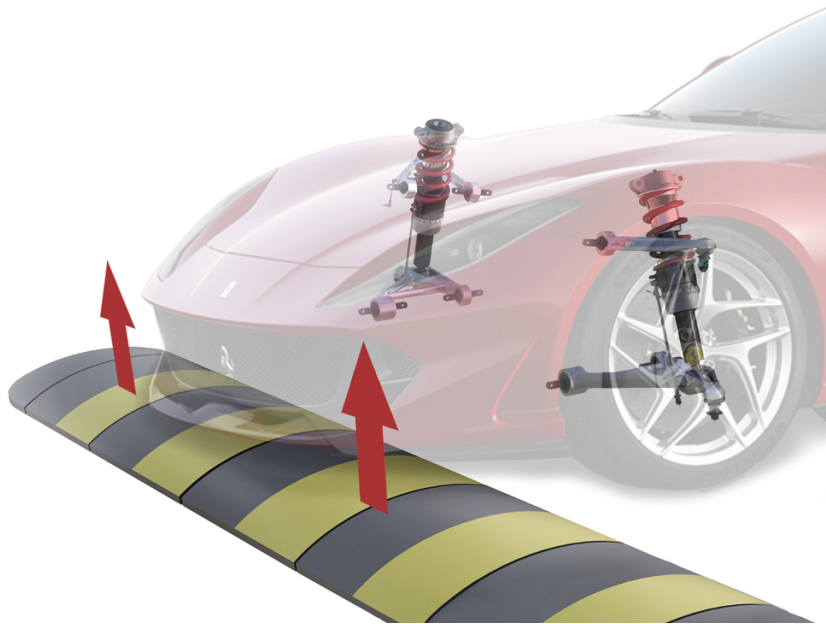

812 *competizione* **A**

FERRARI GENUINE

ORIGINAL ACCESSORIES

FRONT SUSPENSION LIFT

FRONT SUSPENSION LIFT

812 *competizione* **A**

To guarantee maximum performance in any driving situation, Ferrari Genuine offers a system that makes it easier to drive over bumps or ramps and avoid damaging the vehicle. The lift system, which acts on the shock absorbers, lifts the vehicle approximately 40 mm.

FERRARI GENUINE

FRONT SUSPENSION LIFT

Front suspension lift

Front suspension lift

FERRARI GENUINE

FERRARI GENUINE

MyFerrari App

For our clients, exclusive Ferrari services
always in your hand