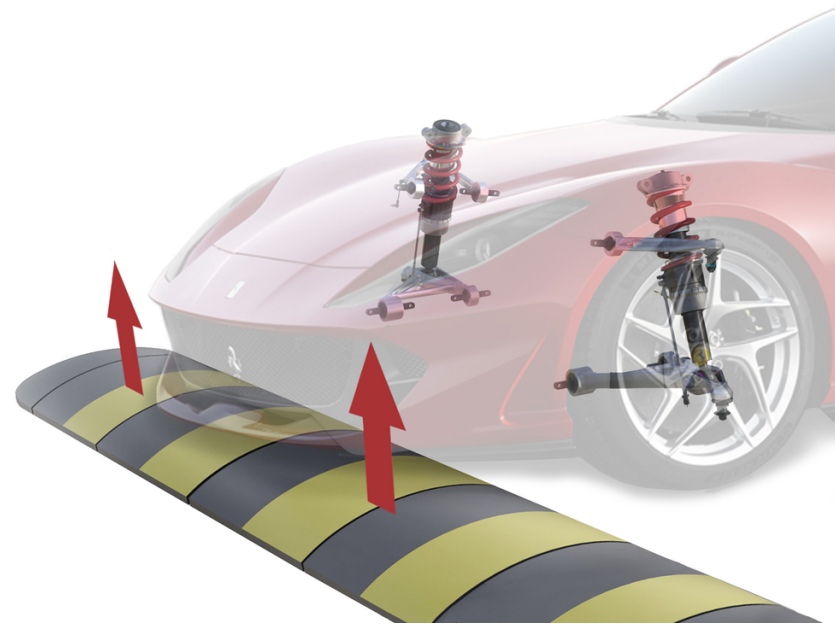

812 *competizione* **A**

FERRARI GENUINE

ORIGINAL ACCESSORIES

FRONT SUSPENSION LIFT

FRONT SUSPENSION LIFT

812 *competizione* **A**

To guarantee maximum performance in any driving situation, Ferrari Genuine offers a system that makes it easier to drive over bumps or ramps and avoid damaging the vehicle. The lift system, which acts on the shock absorbers, lifts the vehicle approximately 40 mm.

FERRARI GENUINE

FRONT SUSPENSION LIFT

Front suspension lift

Front suspension lift

FERRARI GENUINE

FERRARI GENUINE

MyFerrari App

For our clients, exclusive Ferrari services
always in your hand