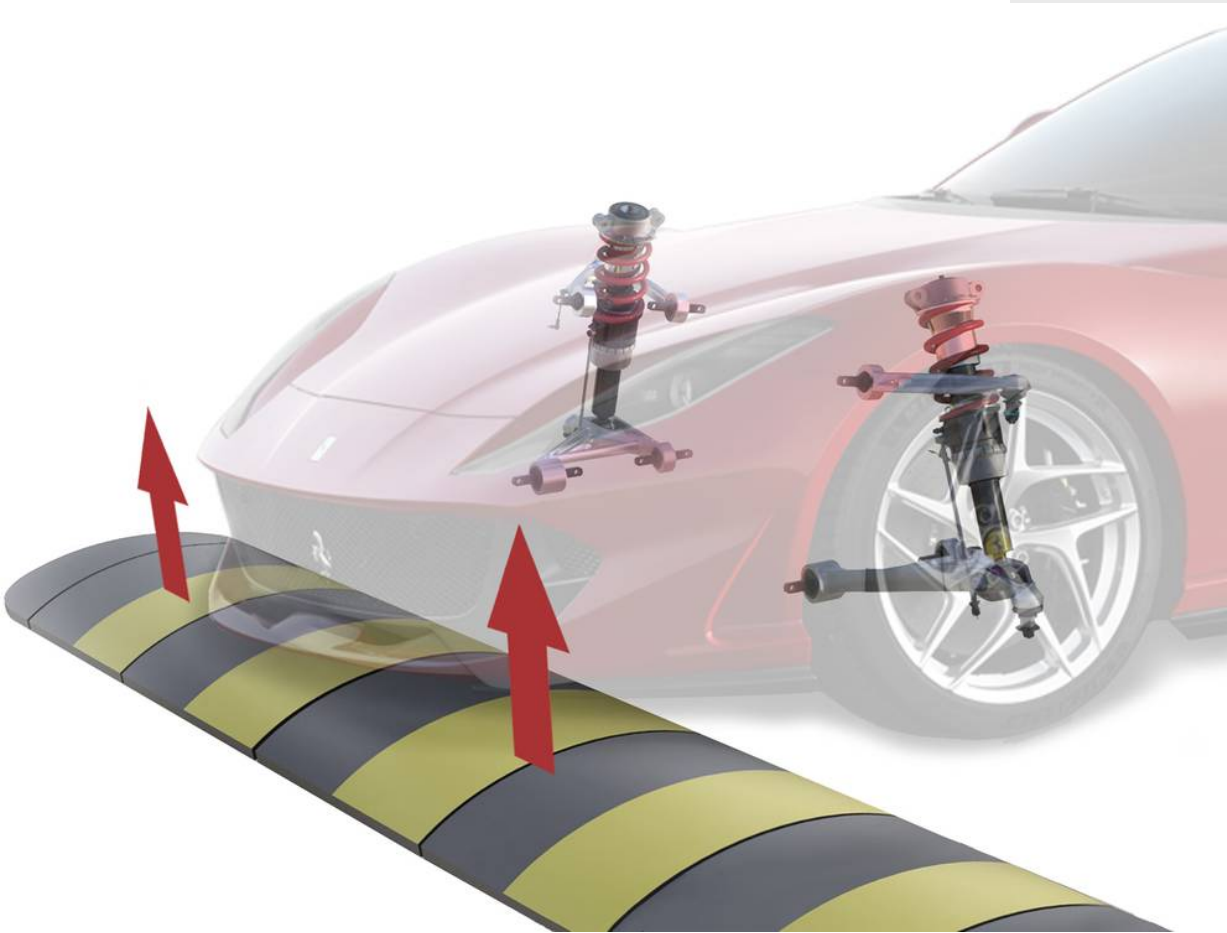

812 *competizione* **A**

FERRARI GENUINE

ORIGINAL ACCESSORIES

FRONT SUSPENSION LIFT

FRONT SUSPENSION LIFT

812 *competizione* **A**

To guarantee maximum performance in any driving situation, Ferrari Genuine offers a system that makes it easier to drive over bumps or ramps and avoid damaging the vehicle. The lift system, which acts on the shock absorbers, lifts the vehicle approximately 40 mm.

FERRARI GENUINE

FRONT SUSPENSION LIFT

Front suspension lift

Front suspension lift

FERRARI GENUINE

FERRARI GENUINE

MyFerrari App

For our clients, exclusive Ferrari services
always in your hand