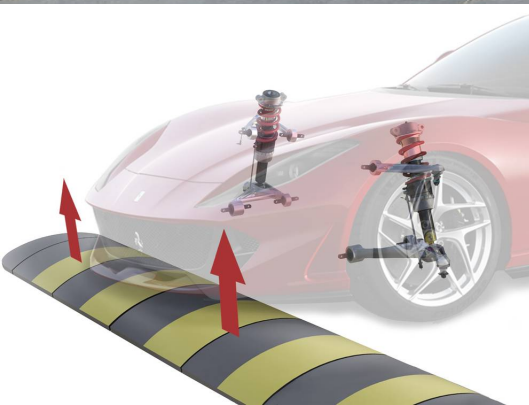

812 *competizione* **A**

FERRARI GENUINE

ORIGINAL ACCESSORIES

FRONT SUSPENSION LIFT

FRONT SUSPENSION LIFT

812 *competizione* **A**

To guarantee maximum performance in any driving situation, Ferrari Genuine offers a system that makes it easier to drive over bumps or ramps and avoid damaging the vehicle. The lift system, which acts on the shock absorbers, lifts the vehicle approximately 40 mm.

FERRARI GENUINE

FRONT SUSPENSION LIFT

Front suspension lift

Front suspension lift

FERRARI GENUINE

FERRARI GENUINE

MyFerrari App

For our clients, exclusive Ferrari services
always in your hand