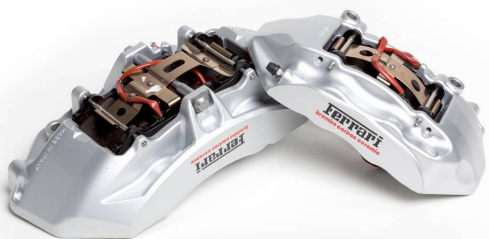

488 GTB

FERRARI GENUINE

ORIGINAL ACCESSORIES

COLORED CALIPERS, ALUMINUM

COLORED CALIPERS

488 GTB

The Ferrari Genuine accessories catalogue offers customers the chance to personalise their vehicle by installing brake callipers in various colours: glossy black, Giallo Modena, aluminum, Rosso Corsa, Rosso Scuderia, dark grey, blue, and gold. Anodised black brake callipers have been created for Gentlemen Drivers and track use since this treatment guarantees higher resistance even when the braking system is subjected to severe use.

FERRARI GENUINE

COLORED CALIPERS

488 GTB

Colored calipers, aluminum

Colored calipers, gold

FERRARI GENUINE

COLORED CALIPERS

488 GTB