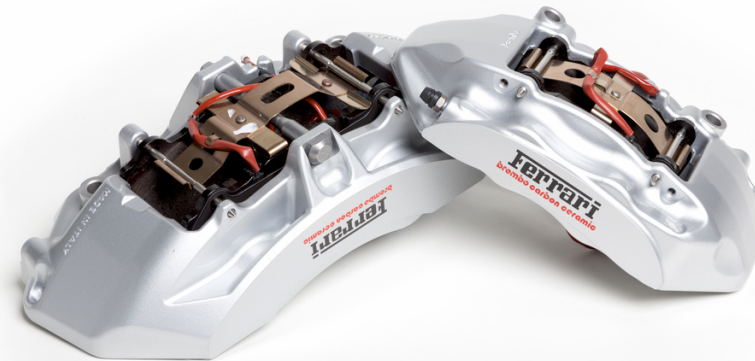

488 GTB

FERRARI GENUINE

ORIGINAL ACCESSORIES

COLORED CALIPERS, ALUMINUM

COLORED CALIPERS

488 GTB

The Ferrari Genuine accessories catalogue offers customers the chance to personalise their vehicle by installing brake callipers in various colours: glossy black, Giallo Modena, aluminum, Rosso Corsa, Rosso Scuderia, dark grey, blue, and gold. Anodised black brake callipers have been created for Gentlemen Drivers and track use since this treatment guarantees higher resistance even when the braking system is subjected to severe use.

FERRARI GENUINE

COLORED CALIPERS

488 GTB

Colored calipers, aluminum

Colored calipers, gold

FERRARI GENUINE

COLORED CALIPERS

488 GTB

Variants

Colored calipers, aluminum

Colored calipers, Anodized black

Colored calipers, blue

Colored calipers, Dark gray

Colored calipers, gold

Colored calipers, Rosso Corsa

Colored calipers, Rosso Scuderia