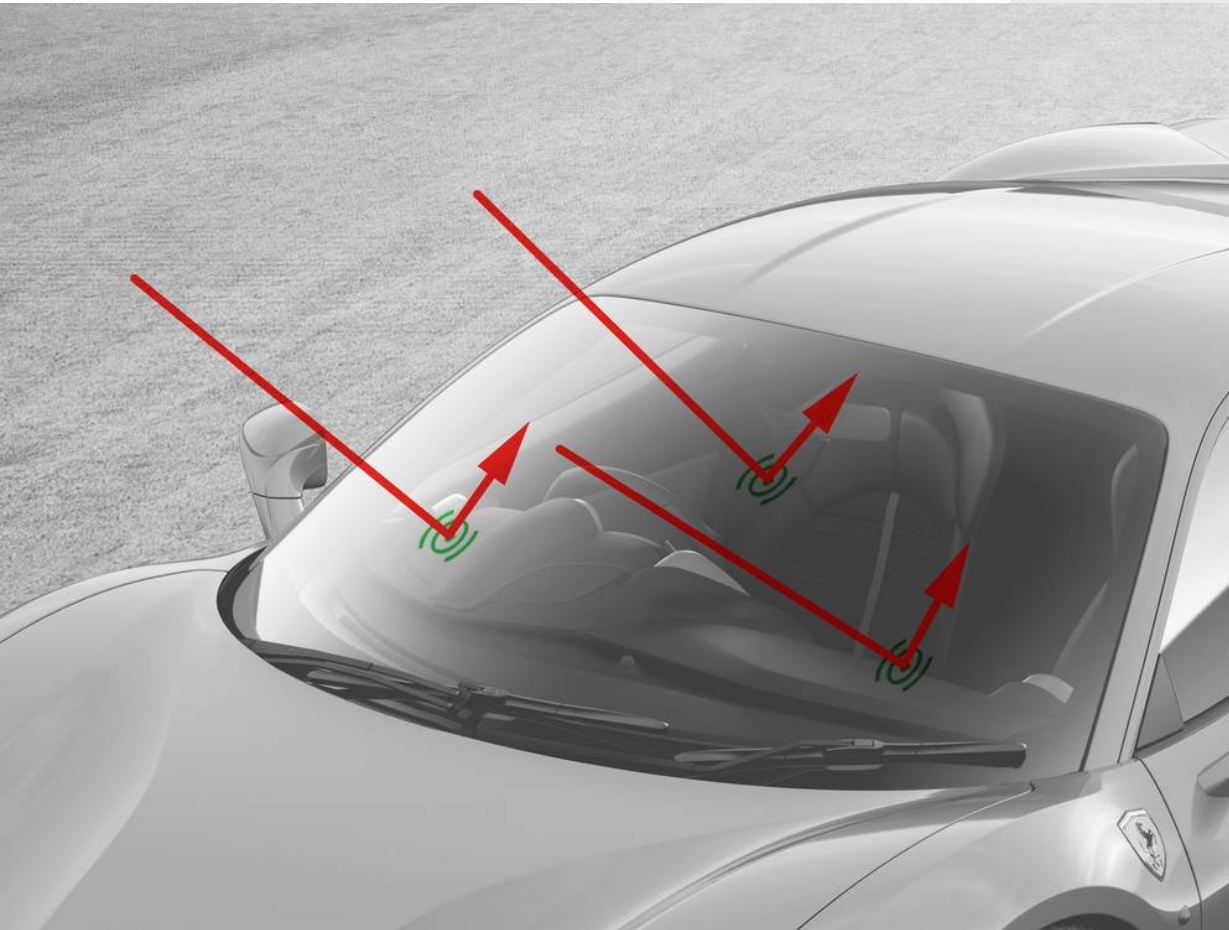

488 GTB

FERRARI GENUINE

ORIGINAL ACCESSORIES

ATHERMIC WINDSHIELD

ATHERMIC WINDSHIELD

488 GTB

Ferrari offers a completely transparent athermic windshield in place of the conventional windshield. This windshield filters over 30% of UV light - five times more than a conventional screen. This prevents excessive heating of the passenger compartment, maximizing occupant comfort while protecting the interior trim against exposure to sunlight, and also improves fuel efficiency by reducing the load on the climate control system.

This windshield does not interfere with GPS systems or RFID electronic toll payment systems.

FERRARI GENUINE

FERRARI GENUINE

MyFerrari App

For our clients, exclusive Ferrari services
always in your hand