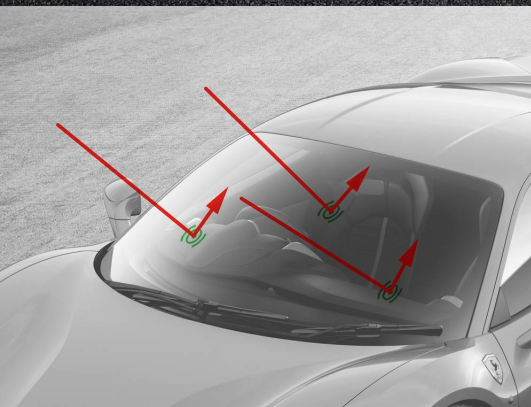

488 GTB

FERRARI GENUINE

ORIGINAL ACCESSORIES

ATHERMIC WINDSHIELD

ATHERMIC WINDSHIELD

488 GTB

Ferrari offers a completely transparent athermic windshield in place of the conventional windshield. This windshield filters over 30% of UV light - five times more than a conventional screen. This prevents excessive heating of the passenger compartment, maximizing occupant comfort while protecting the interior trim against exposure to sunlight, and also improves fuel efficiency by reducing the load on the climate control system.

This windshield does not interfere with GPS systems or RFID electronic toll payment systems.

FERRARI GENUINE

FERRARI GENUINE

MyFerrari App

For our clients, exclusive Ferrari services
always in your hand