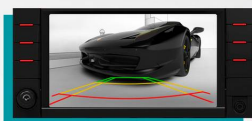

**458
SPECIALE**

FERRARI GENUINE

ORIGINAL ACCESSORIES

PARKING CAMERA, REAR

PARKING CAMERA

**458
SPECIALE**

The Ferrari parking camera system helps to prevent accidentally hitting an obstacle when parking. The kits, which include front and rear cameras, display the necessary information on the instrument panel and, thanks to the addition of parking sensors and a practical virtual grid, assist the driver when maneuvering