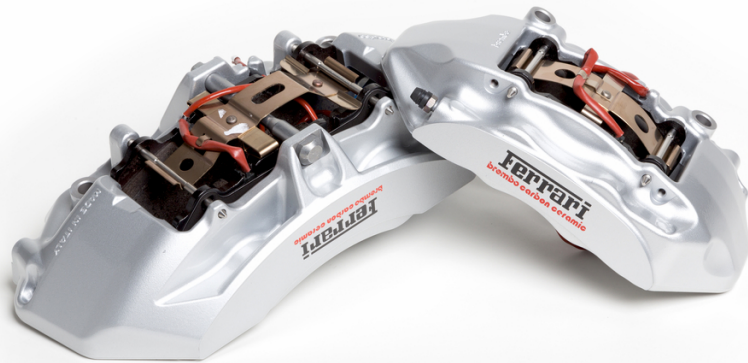

Colored calipers, aluminum